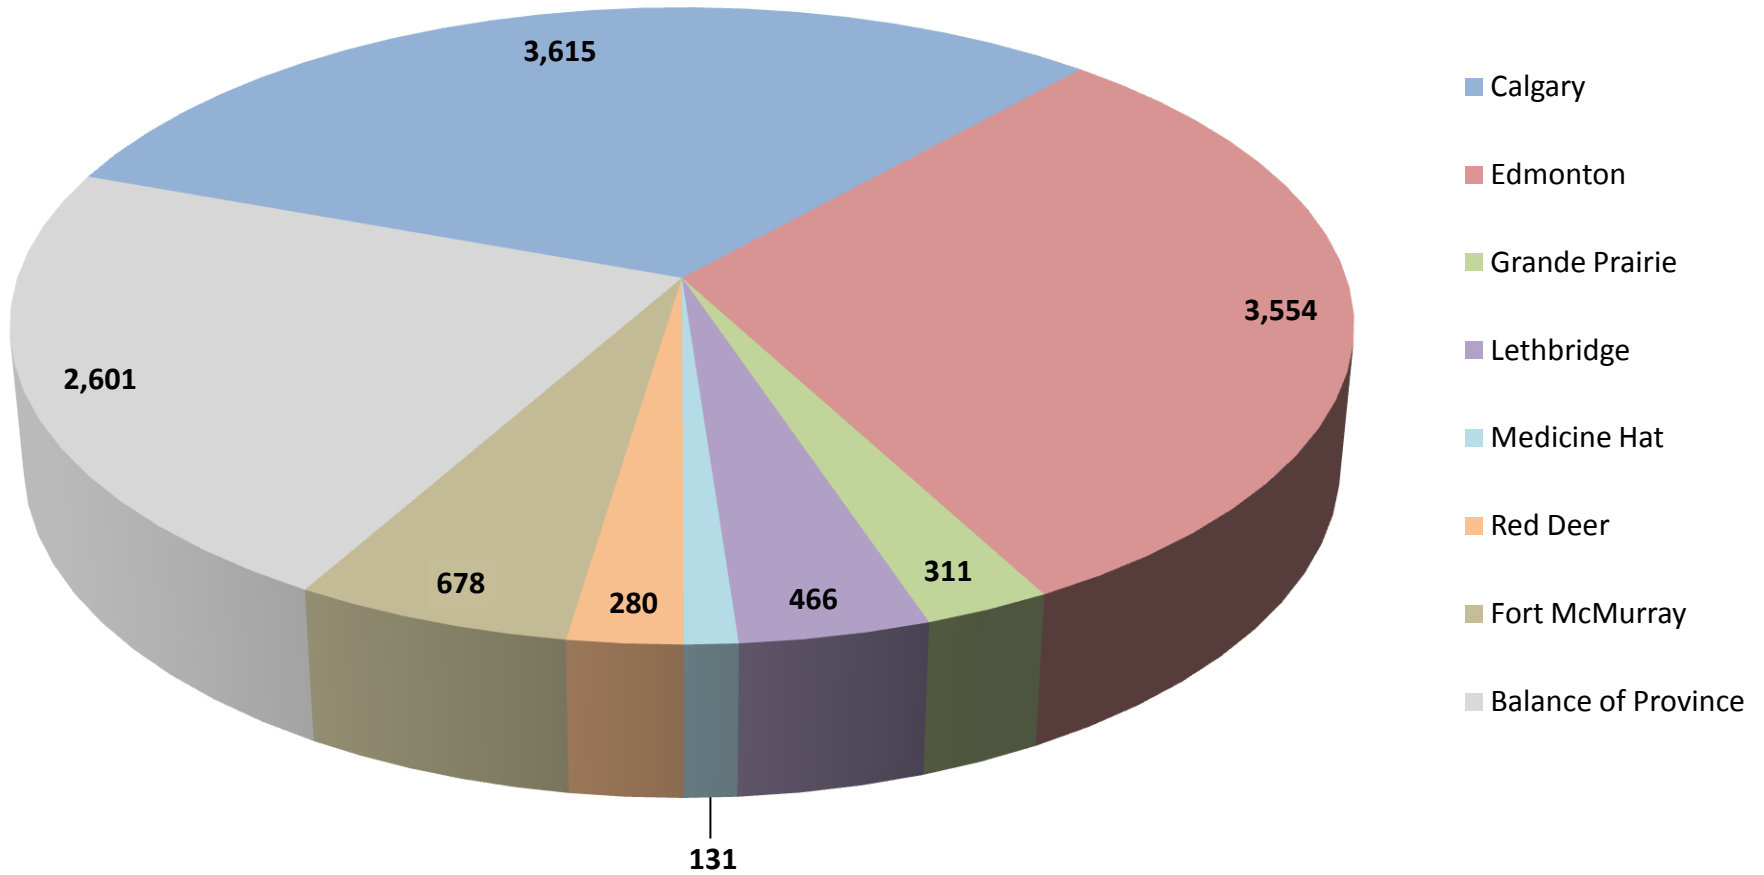

Distribution of Affordable Housing Units By Community 11,636 Units in Total

As at September 8, 2011